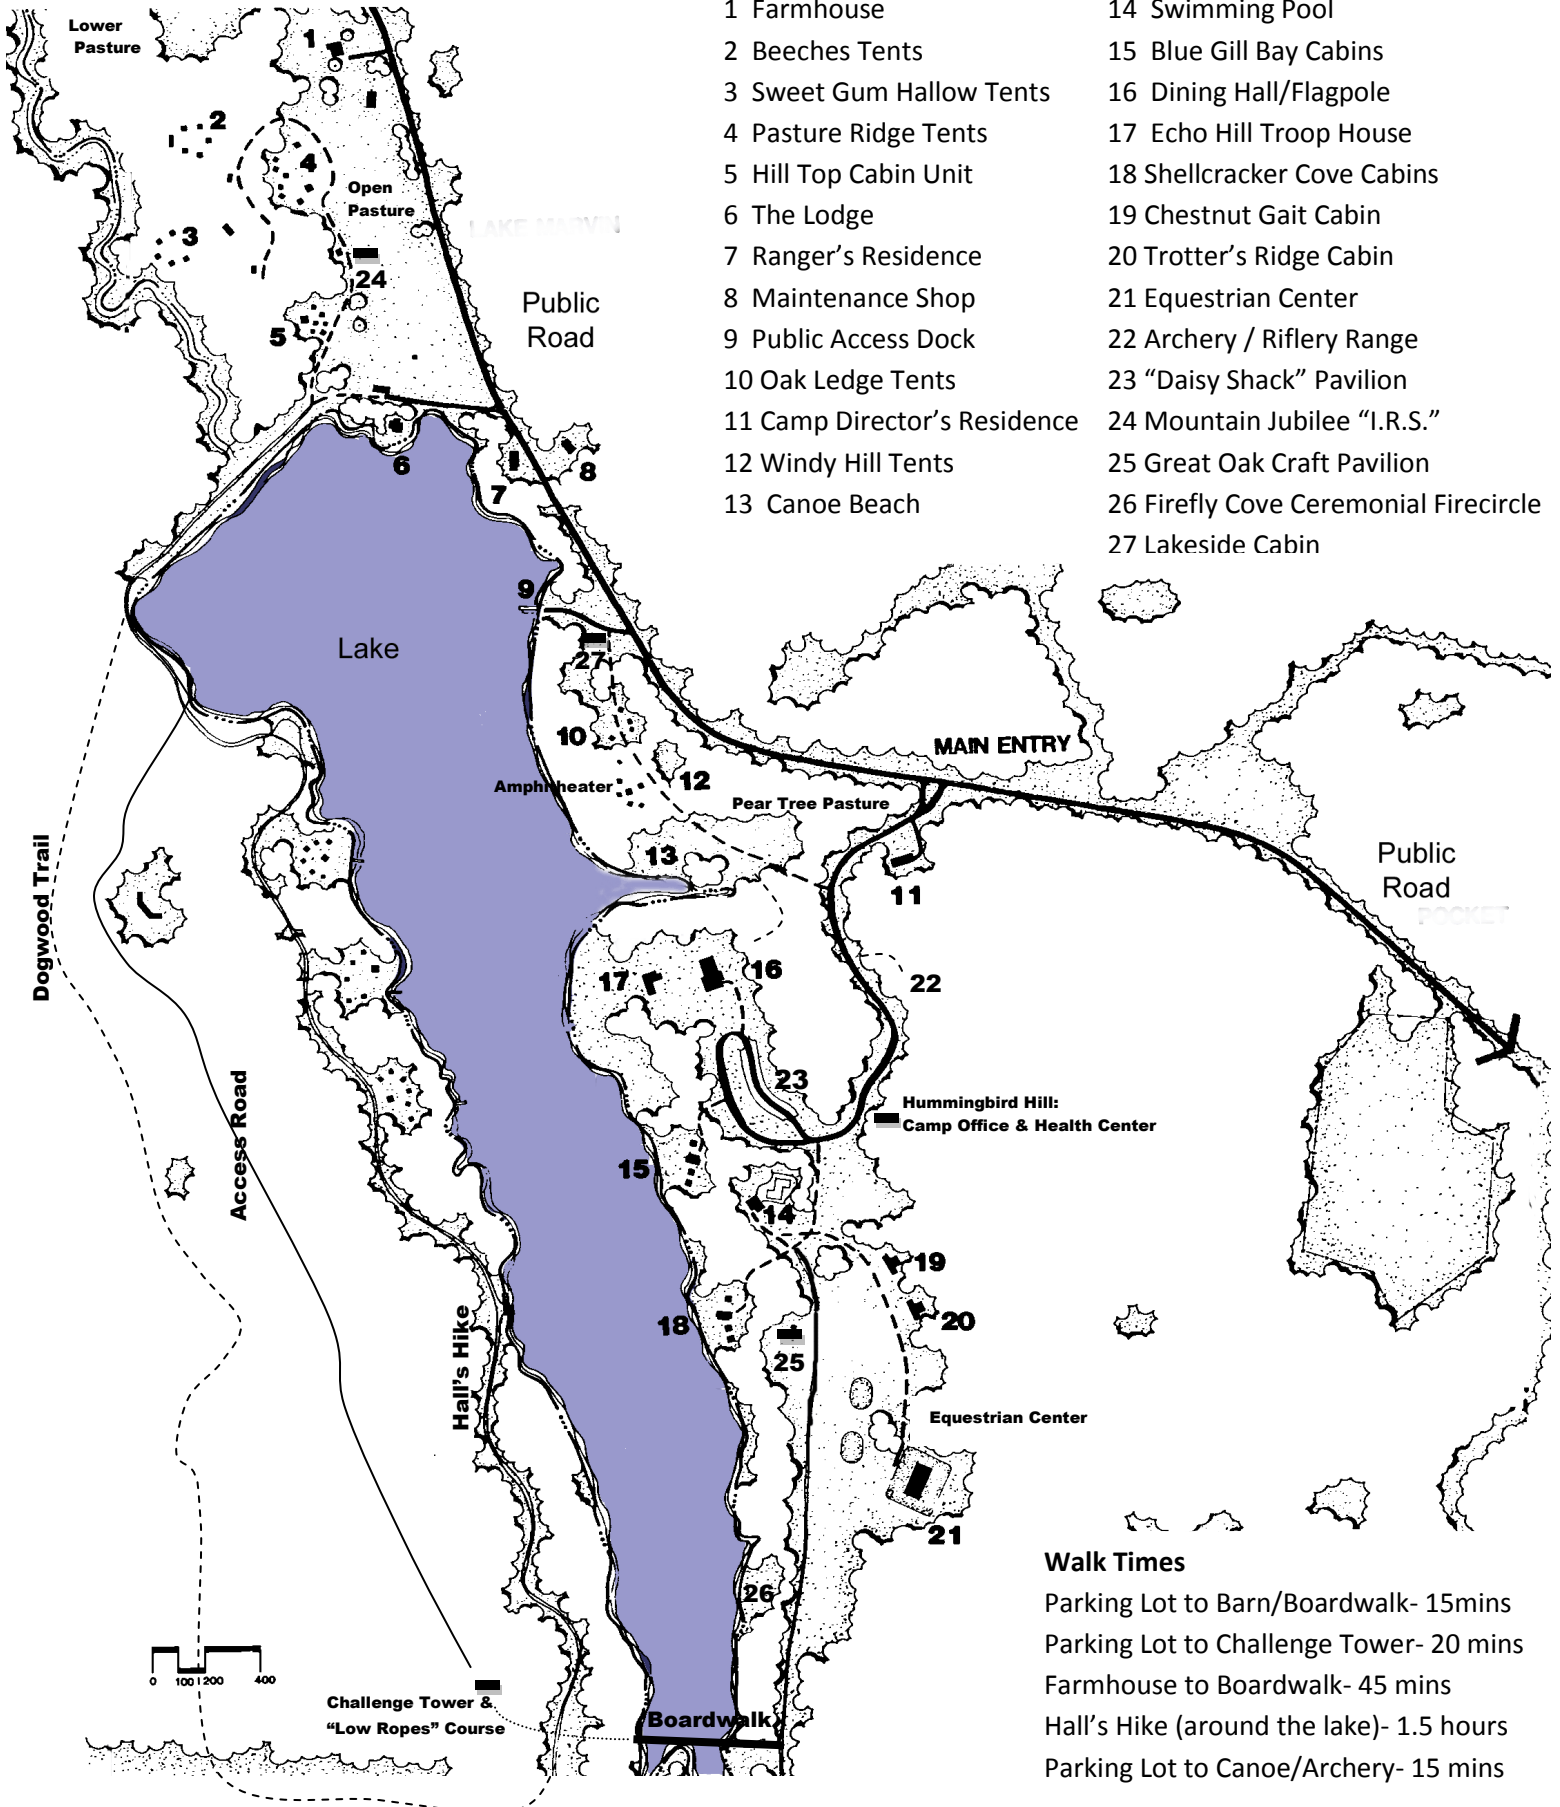

Camp Misty Mountain

- | | |
|------------------------------|---------------------------------------|
| 1 Farmhouse | 14 Swimming Pool |
| 2 Beeches Tents | 15 Blue Gill Bay Cabins |
| 3 Sweet Gum Hollow Tents | 16 Dining Hall/Flagpole |
| 4 Pasture Ridge Tents | 17 Echo Hill Troop House |
| 5 Hill Top Cabin Unit | 18 Shellcracker Cove Cabins |
| 6 The Lodge | 19 Chestnut Gait Cabin |
| 7 Ranger's Residence | 20 Trotter's Ridge Cabin |
| 8 Maintenance Shop | 21 Equestrian Center |
| 9 Public Access Dock | 22 Archery / Riflery Range |
| 10 Oak Ledge Tents | 23 "Daisy Shack" Pavilion |
| 11 Camp Director's Residence | 24 Mountain Jubilee "I.R.S." |
| 12 Windy Hill Tents | 25 Great Oak Craft Pavilion |
| 13 Canoe Beach | 26 Firefly Cove Ceremonial Firecircle |
| | 27 Lakeside Cabin |

Walk Times

- Parking Lot to Barn/Boardwalk- 15mins
- Parking Lot to Challenge Tower- 20 mins
- Farmhouse to Boardwalk- 45 mins
- Hall's Hike (around the lake)- 1.5 hours
- Parking Lot to Canoe/Archery- 15 mins